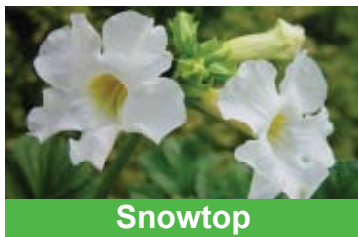

Snowtop

40cm, pure white pink trumpet flowers
topsize (INC - SNO)
65p each (units of 25)