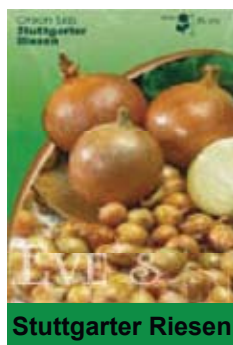

Onions

size
14/24cm
(P - OSR)
80p each
(units of 10)