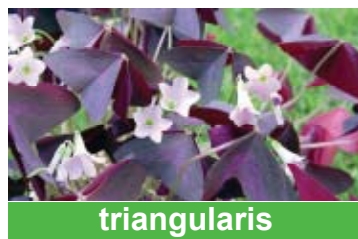

Oxalis

triangularis

Deep purple 'shamrock' leaves with a light pink flower
size 1 (OXA - TRI)
12.5p each (units of 100)