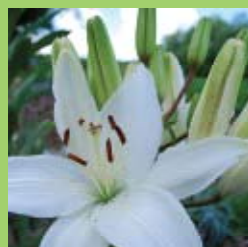

Crimson Pixie

40cm, crimson red trumpets
12/14cm (LP - CRP)
25p each (units of 100)

SSP 3 for £1.50

New Wave

40cm, pure white petals
12/14cm (LP - NWA)
25p each (units of 100)

SSP 3 for £1.50