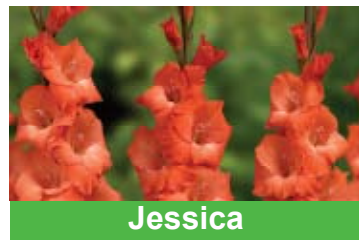

Jessica

Bright orange lily flowers on green sword leaves
10/12cm (GLA - JES)
4.5p each (units of 250)