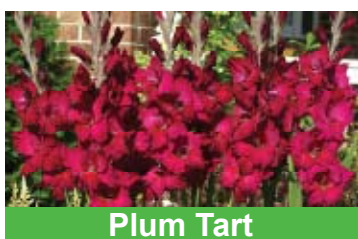

Plum Tart

90cm, maroon-red flowers and compact sword leaves
10/12cm (GLF - PTA)
4.5p each (units of 250)