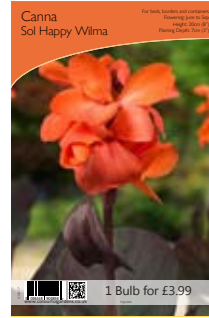

XXB-17
topsize - 1 bulb per bag