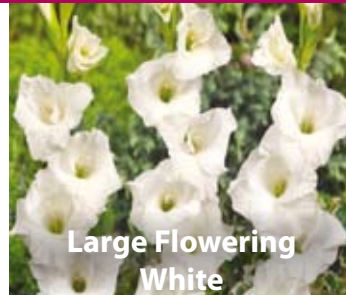

GLADIOLUS

Large Flowering Pink

120cm baby pink flowers on tall spikes
Jun-Sep 8/10cm XGLA-PIN
£80.00 per 1000 (units of 250)

Large Flowering Red

120cm bright red flowers on tall spikes
Jun-Sep 8/10cm XGLA-RED
£80.00 per 1000 (units of 250)