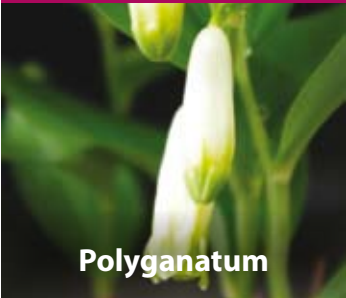

POLYGANATUM

Polyganatum

1.5m arching stems with white bell-shaped flowers
May-Jun topline XPOL-POL
£95.00 per 100 (units of 25)