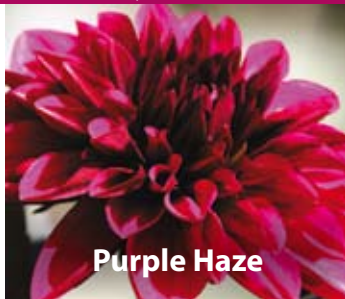

Purple Haze

50cm deep purple double flow
Jul-Sept topline XDAH-PHA
£125.00 per 100 (units of 25)