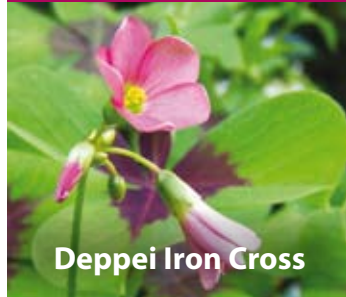

NERINE

Alba

40cm pure white curled flowers
October 12/14cm XNER-ALB
£85.00 per 100 (units of 25)

Bowdenii

40cm bright pink curled flowers
Sep-Nov 12/14cm XNER-BOW
£55.00 per 100 (units of 25)

OXALIS

Deppei Iron Cross