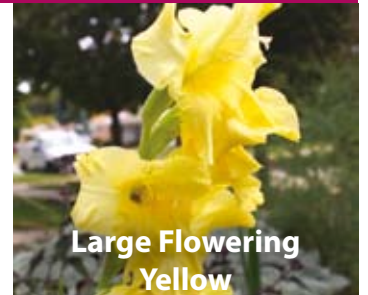

GLADIOLUS

Large Flowering Pink

120cm baby pink flowers on tall spikes
Jun-Sep 8/10cm XGLA-PIN
£80.00 per 1000 (units of 250)

Large Flowering Red

120cm bright red flowers on tall spikes
Jun-Sep 8/10cm XGLA-RED
£80.00 per 1000 (units of 250)

Large Flowering White

120cm pure white flowers on tall spikes
Jul-Sep 8/10cm XGLA-WHI
£80.00 per 1000 (units of 250)

Large Flowering Yellow

120cm yellow flowers on tall spikes
Jul-Sep 8/10cm XGLA-YEL
£80.00 per 1000 (units of 250)