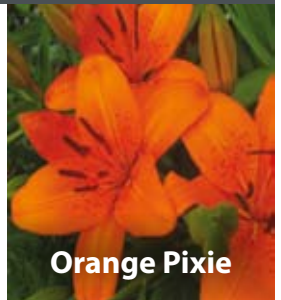

Orange Pixie

50cm orange lily with a freckled centre
Jun-Aug 12/14cm XLP-OPI
£40.00 per 100 (units of 100)