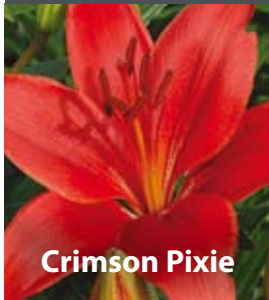

Crimson Pixie

40cm bright red trumpet shaped lily
Jul-Aug 12/14cm XLP-CRP
£40.00 per 100 (units of 100)