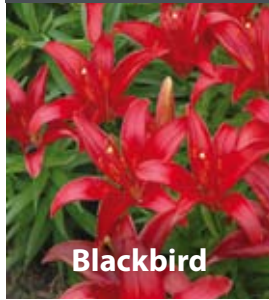

ASIATIC POT LILIES

Blackbird

50cm gem red trumpet shaped lily
Jun-Aug 12/14cm XLP-BLA
£40.00 per 100 (units of 100)