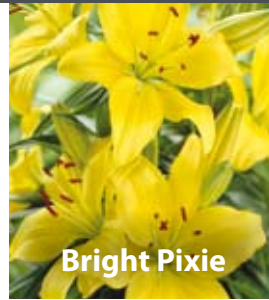

Bright Pixie

40cm yellow trumpet shaped lily
Jun-Aug 12/14cm XLP-BPI
£40.00 per 100 (units of 100)

Pot Lilies are quick and easy to grow, flowering after only 90 days.

Plant between mid January and early April. Colour labels for potting on are available at 8p each.

If you are looking for a variety of Lily that isn't listed here just let us know and we will try our best to source it!

We can occasionally source other varieties from alternative growers.

ASIATIC POT LILIES