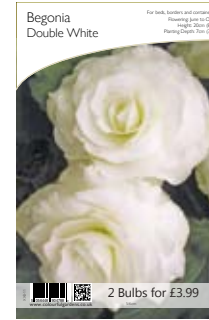

**Dahlia Seattle on front cover*

BULB BAGS

XXB-01
8/10cm - 15 bulbs per bag

XXB-06
5/6cm - 15 bulbs per bag

XXB-08
5/6cm - 2 bulbs per bag

XXB-10
5/6cm - 2 bulbs per bag

XXB-11
5/6cm - 2 bulbs per bag

XXB-13
topsize - 1 bulb per bag