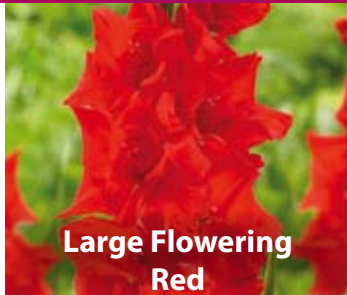

Large Flowering Red

120cm bright red flowers on tall spikes
Jun-Sep 8/10cm XGLA-RED
£80.00 per 1000 (units of 250)