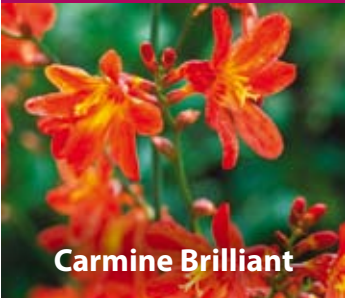

CROCOSMIA

Carmine Brilliant

30cm bright yellow-orange star shaped flower
Aug-Oct 8/10cm XCRO-CBR
£180.00 per 1000 (units of 250)

Emily McKenzie

60cm bright orange star shaped flower
Jul-Sep 7cm up XCRO-EMA
£180.00 per 1000 (units of 250)