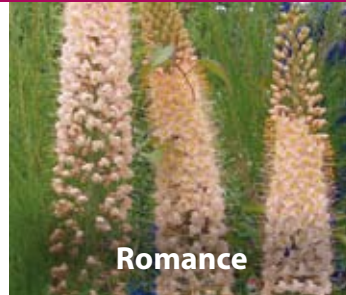

EREMURUS

Line Dance

120cm striking white flower
Jun-Jul topsize XERE-LIN
£185.00 per 100 (units of 25)

Pinocchio

120cm stunning orange foxtails
Jun-Jul topsize XERE-PIN
£185.00 per 100 (units of 25)

Romance